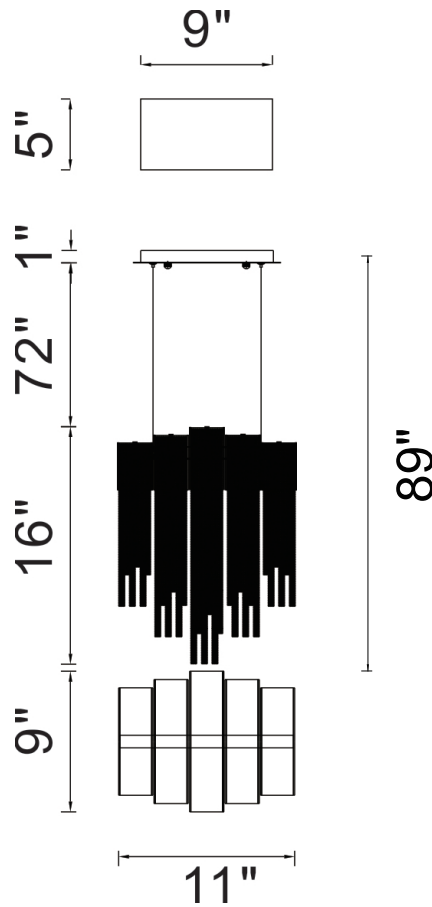

# CWI LIGHTING

BRIGHTER LIVING. SIMPLIFIED.

PROJECT: \_\_\_\_\_

FIXTURE TYPE: \_\_\_\_\_

LOCATION: \_\_\_\_\_

CONTACT/PHONE: \_\_\_\_\_

Item	5637P11C
Collection	SHIRLEY
Finish	Chrome
Glass	-----
Crystal	-----
Input	120V AC,60HZ,AC

Shade	-----
Length/Dia.	11"
Width/Ext.	9"
Height	16"
Maximum	89"
Lumens	-----

Light Source	G9
Bulb Info.	2x40W
Included	-----
Dimmable	No
Color	-----
Weight	